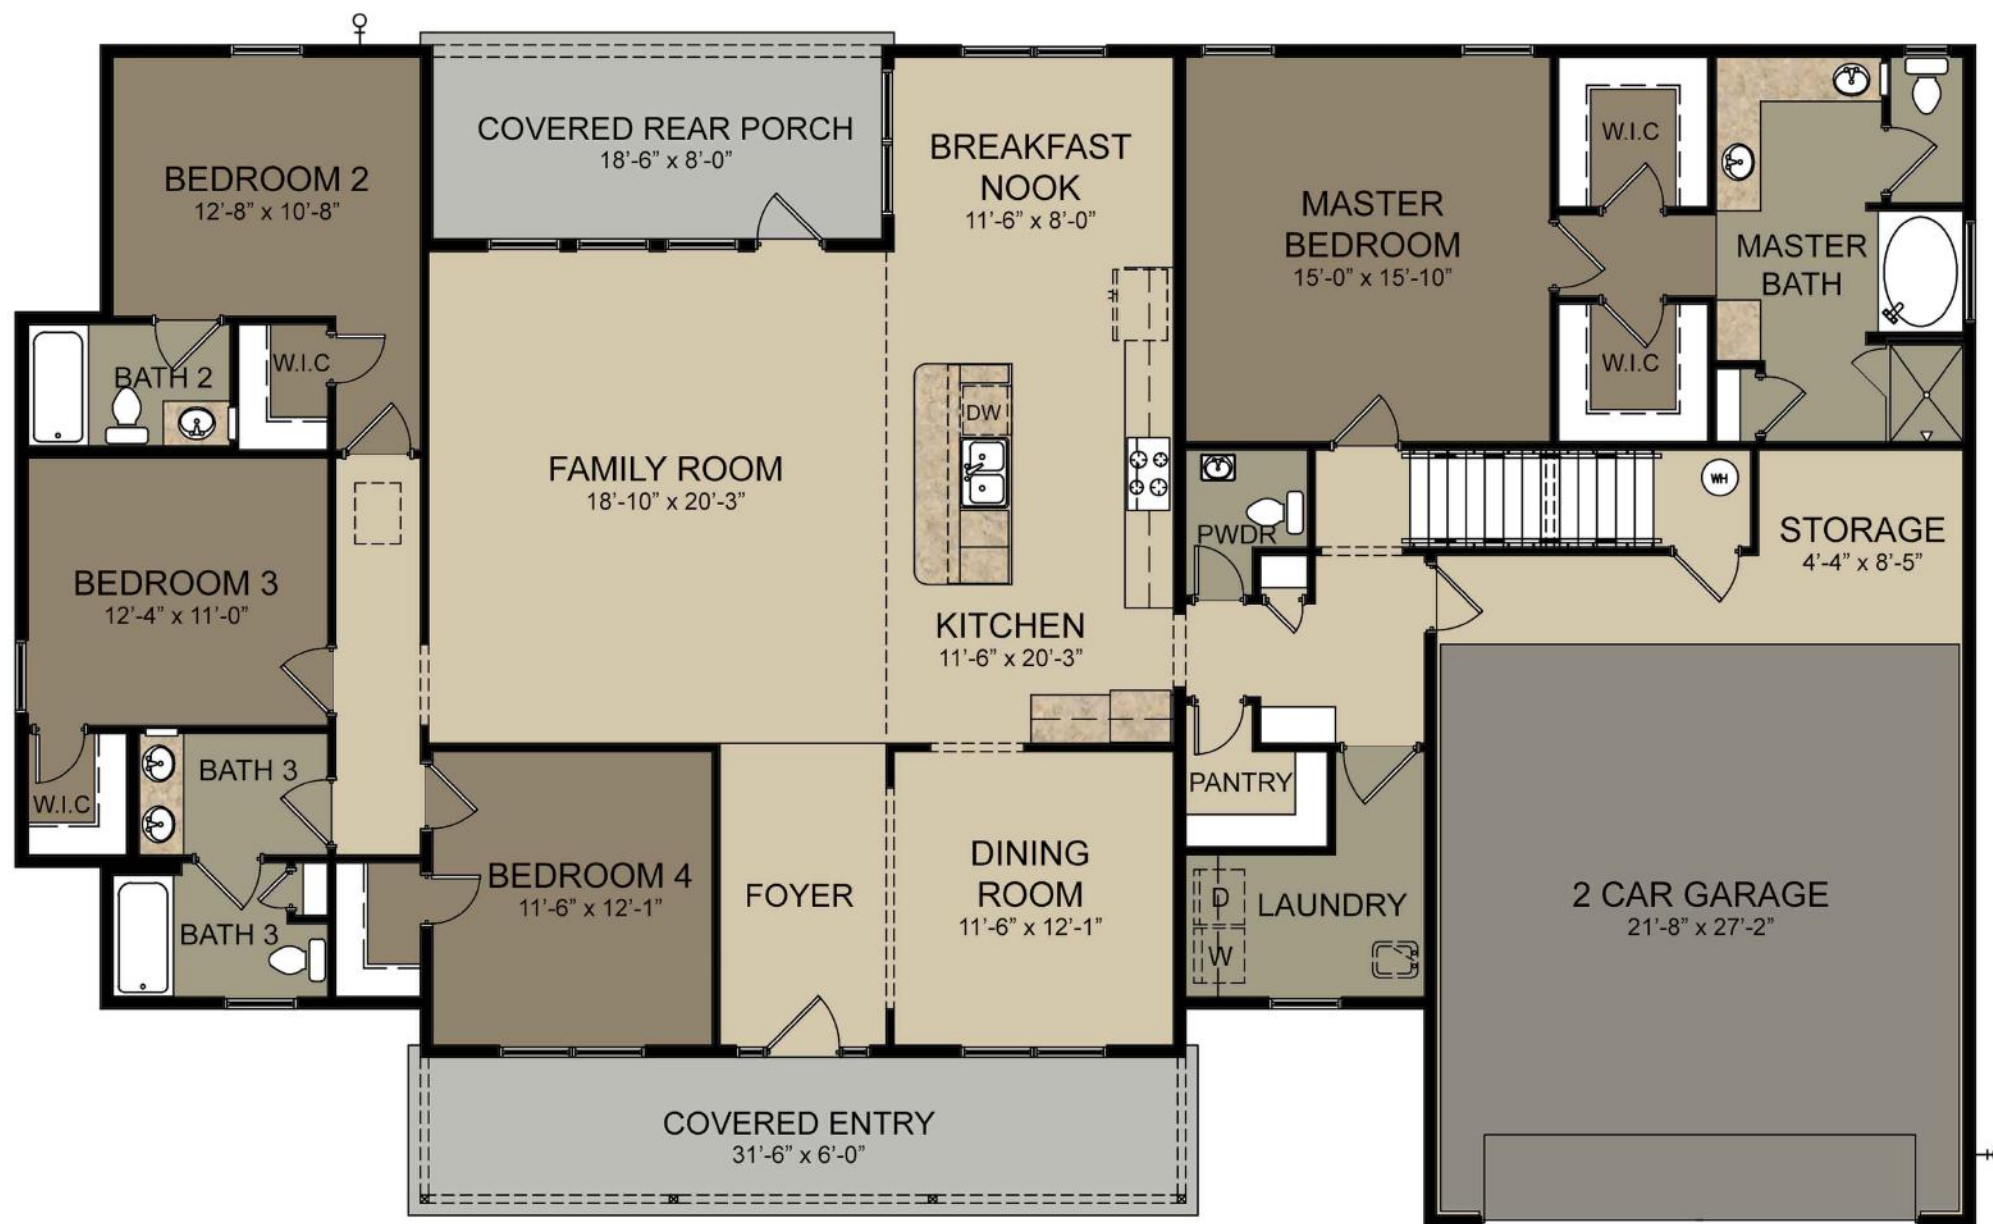

3323 E

3323

FIRST FLOOR PLAN

BONUS ROOM LAYOUT

WWW.COLLINSBUILDERS.NET

This floor plan including furniture, fixture measurements and dimensions are approximate and for illustrative purposes only. Boxbrownie.com gives no guarantee, warranty or representation as to the accuracy and layout. All enquiries must be directed to the agent, vendor or party representing this floor plan.