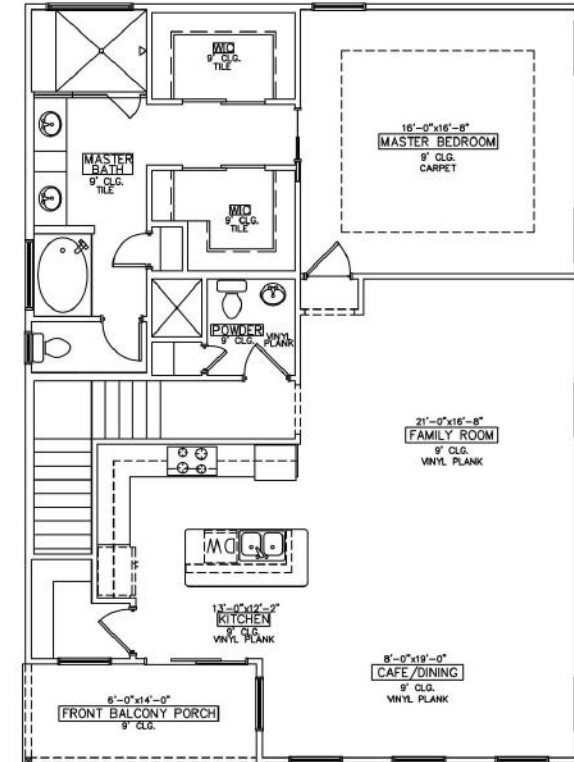

# VB1014

## 2477 sq ft

### 3 Bedroom 2.5 Bath

FLOOR PLAN 1ST FLOOR

FLOOR PLAN 2ND FLOOR