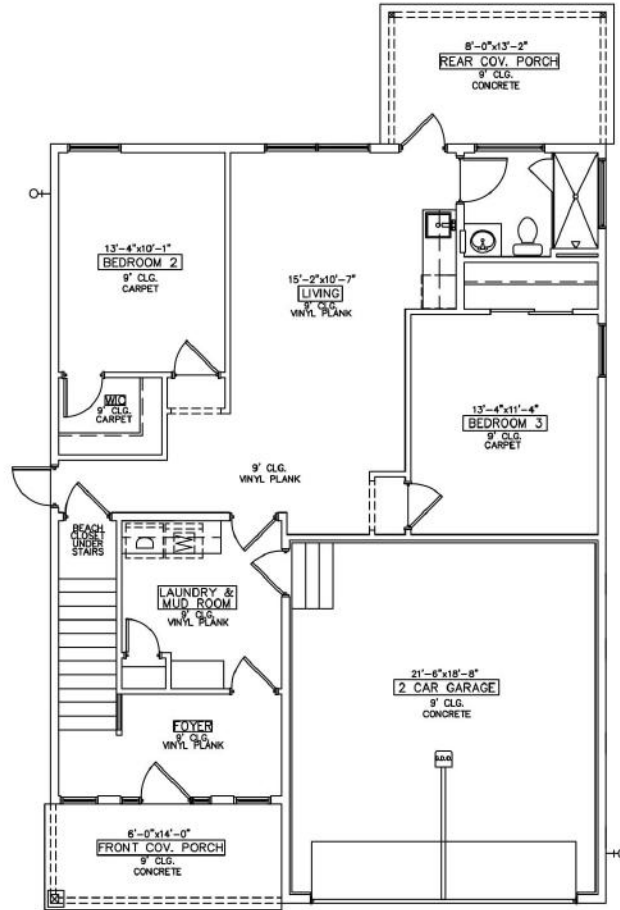

# VB1014

## 2477 sq ft

### 3 Bedroom 2.5 Bath

FLOOR PLAN 1ST FLOOR

FLOOR PLAN 2ND FLOOR